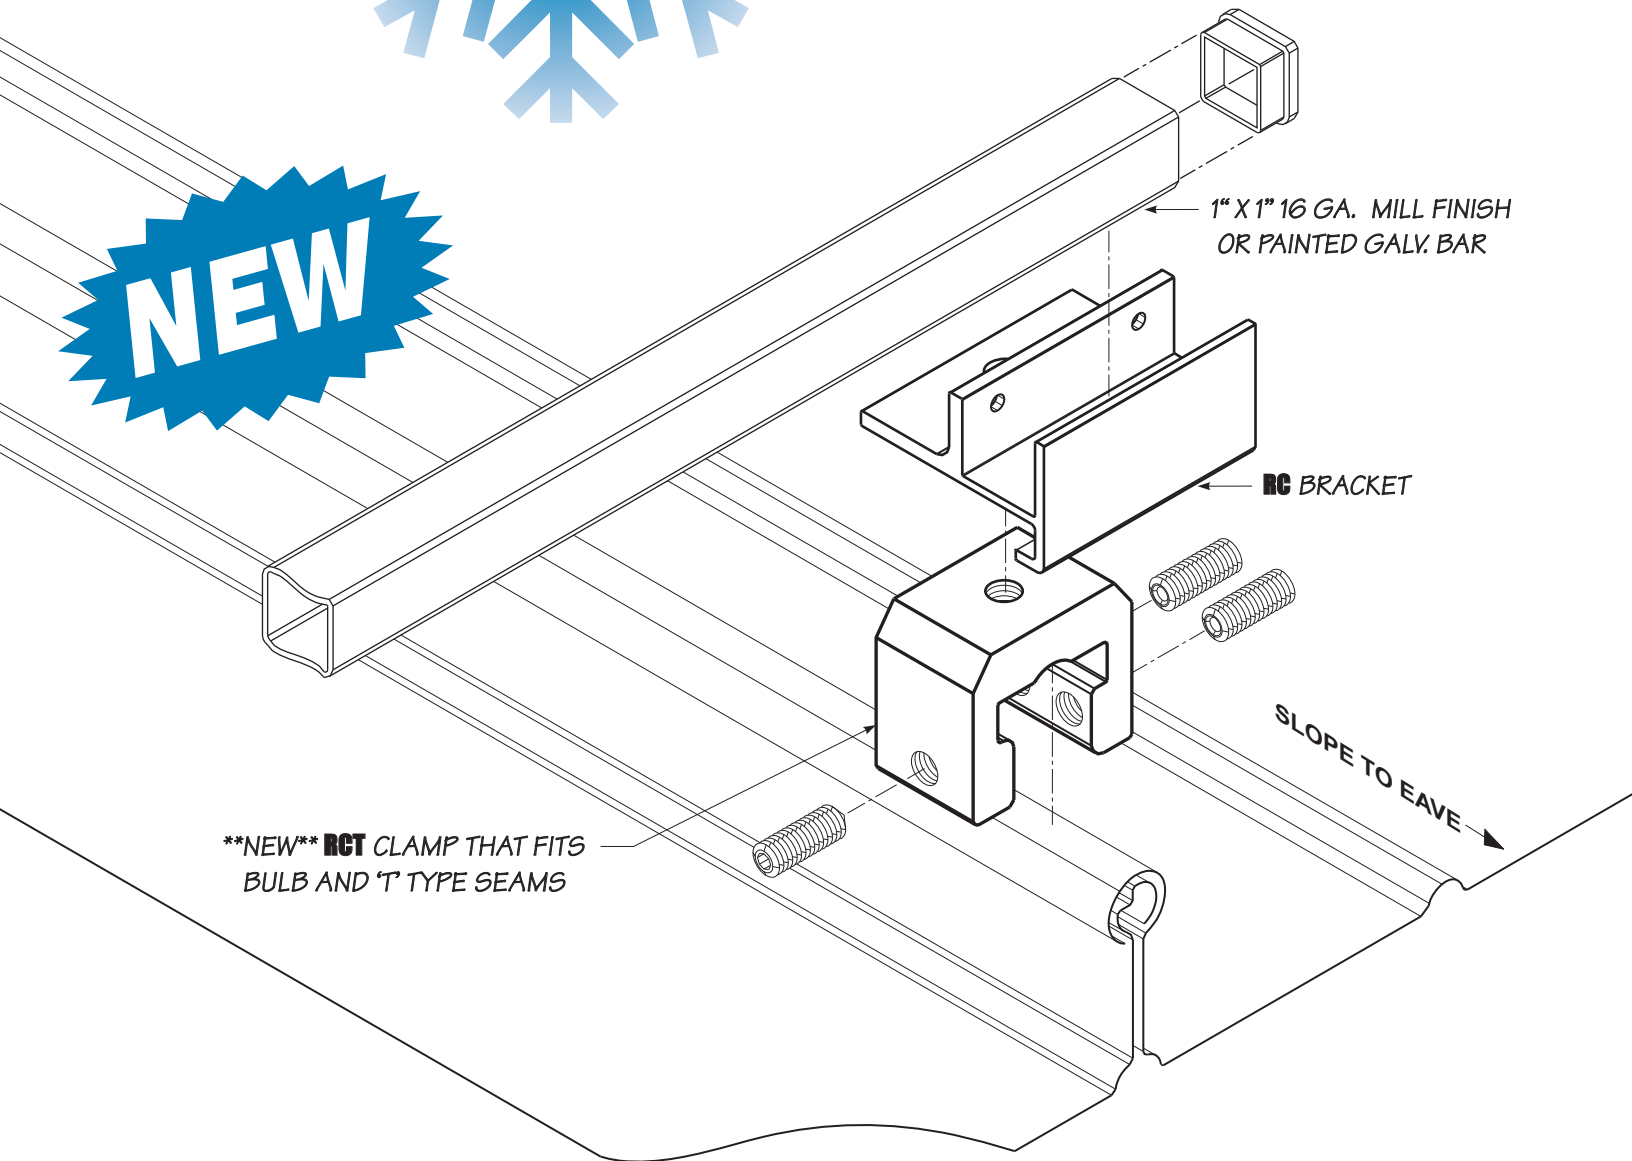

COLORBAR

**WE OFFER
COLOR STRIPS TO
MATCH THE ROOF**

****NEW**** COLORBAR
WITH 2" COLOR METAL STRIP

NEW

COLORBAR

RC BRACKET

****NEW**** RCT CLAMP THAT FITS
BULB AND 'T' TYPE SEAMS

SLOPE TO EAVE →

U.S. PATENT
D629,679

THE ULTIMATE IN SNOW RETENTION NOW WORKS ON BULB AND 'T' TYPE STANDING SEAMS

SN❄️BAR™ - NEW **RCT** CLAMP AND **RC** BRACKET FITS MORE SEAMS

SN❄️BAR™ - NEW!! **COL❄️RBAR** USING A 2" COLOR METAL STRIP

SN❄️BAR™ - LESS LABOR INTENSIVE USING A ONE PIECE CLAMP

SN❄️BAR™ - ICE STOPPER HELPS CONTROL SLIDING SNOW & ICE

CALL (800) 711-9724 TODAY!

Or VISIT WWW.SNOBAR.COM

SNOWBAR™

NEW

THE ULTIMATE IN SNOW RETENTION NOW WORKS ON BULB AND 'T' TYPE STANDING SEAMS

- SNOWBAR™** - NEW **RCT** CLAMP AND **RC** BRACKET FITS MORE SEAMS
- SNOWBAR™** - CAN BE PAINTED TO MATCH ROOF OR USE **COLORBAR**
- SNOWBAR™** - LESS LABOR INTENSIVE USING A ONE PIECE CLAMP
- SNOWBAR™** - ICE STOPPER HELPS CONTROL SLIDING SNOW & ICE