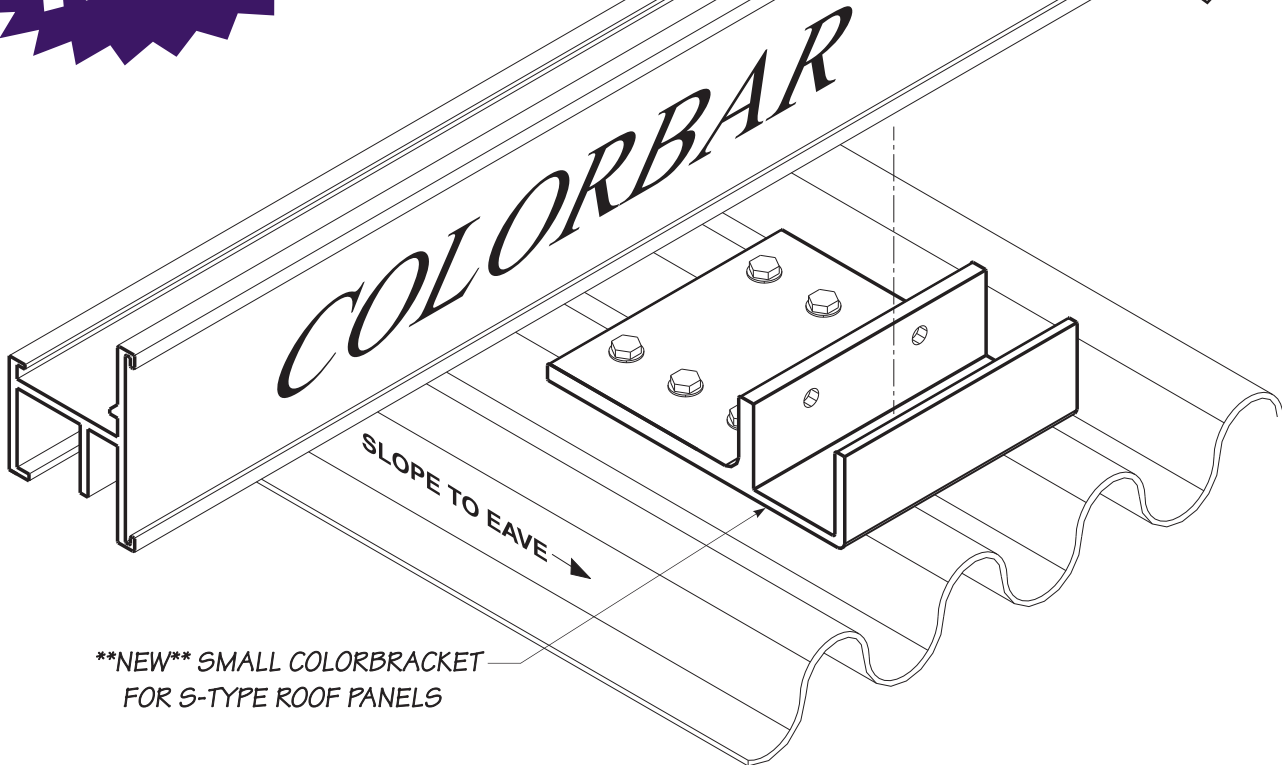

COLORBAR

NEW

COLORBAR WITH A
2" COLOR METAL STRIP

**SMALL
COLORBRACKET
FOR CORRUGATED ROOFS**

****NEW**** SMALL COLORBRACKET
FOR S-TYPE ROOF PANELS

**THE ULTIMATE IN SNOW RETENTION
FOR CORRUGATED ROOFS JUST GOT BETTER...**

- SN❄️BAR™** - **NEW!! COLORBRACKET** UTILIZES THE **COLORBAR**
- SN❄️BAR™** - SMALL BRACKET WORKS WITH S-TYPE METAL PANELS
- SN❄️BAR™** - CAN BE PAINTED TO MATCH ROOF USING OUR 1" BAR
- SN❄️BAR™** - LESS LABOR INTENSIVE, INSTALLS FAST AND EASY
- SN❄️BAR™** - INQUIRE ABOUT USING THIS ON OTHER ROOF SYSTEMS