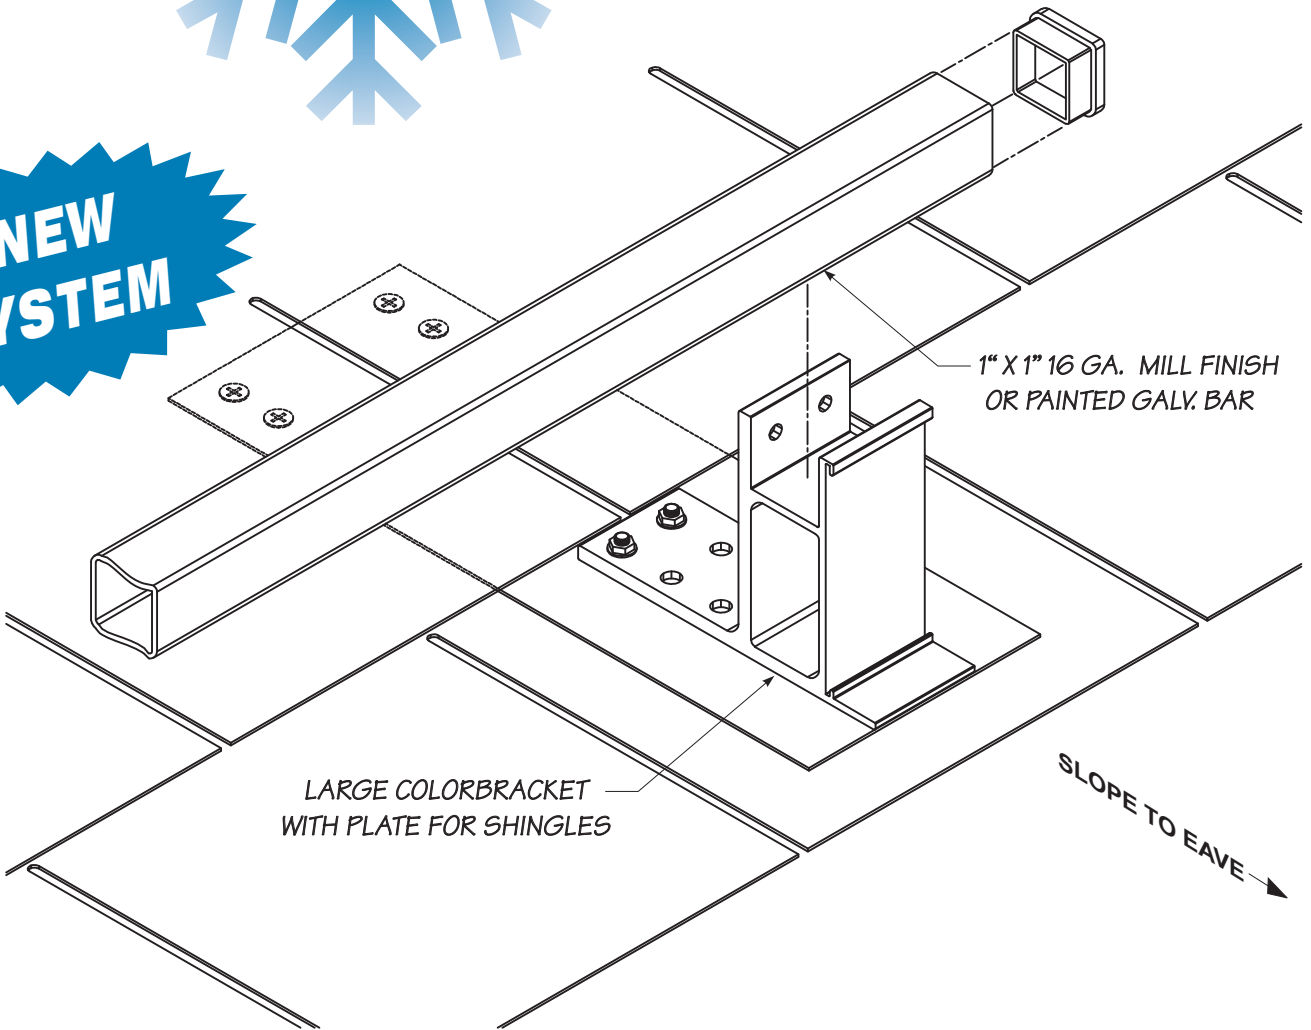

SNOBAR™

**NEW
SYSTEM**

THE ULTIMATE IN SNOW RETENTION NOW AVAILABLE FOR SHINGLES!

- SN❄️BAR™ - LESS LABOR INTENSIVE
- SN❄️BAR™ - EVERY PART PAINTED TO MATCH
- SN❄️BAR™ - CAN USE OUR **COL❄️RBAR** SYSTEM
- SN❄️BAR™ - WORKS WITH MOST TYPES OF SHINGLES
- SN❄️BAR™ - UTILIZES OUR PROVEN LARGE COLORBRACKET
- SN❄️BAR™ - FOR NEW CONSTRUCTION OR CAN BE RETROFITTED WITH EXISTING