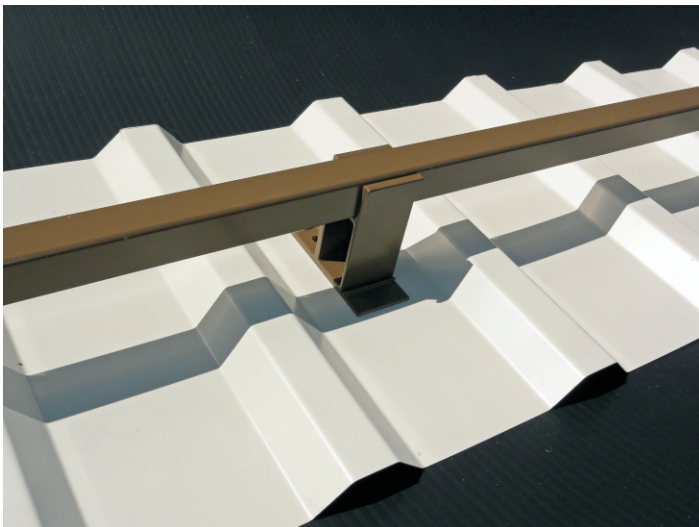

SNOWBAR™

**LARGE
COL*RBACKET
FOR EXPOSED FASTENED
ROOF PANELS**

THE ULTIMATE IN SNOW RETENTION FOR EXPOSED FASTENED ROOFS JUST GOT BETTER...

THE **NEW!! COL*RBACKET** UTILIZES OUR 1" BAR, PAINTED TO MATCH THE ROOF. ALSO OUR BRACKET IS LESS LABOR INTENSIVE BECAUSE IT INSTALLS FASTER THAN OTHER SYSTEMS, USING 4 HEX WASHER HEAD SCREWS.