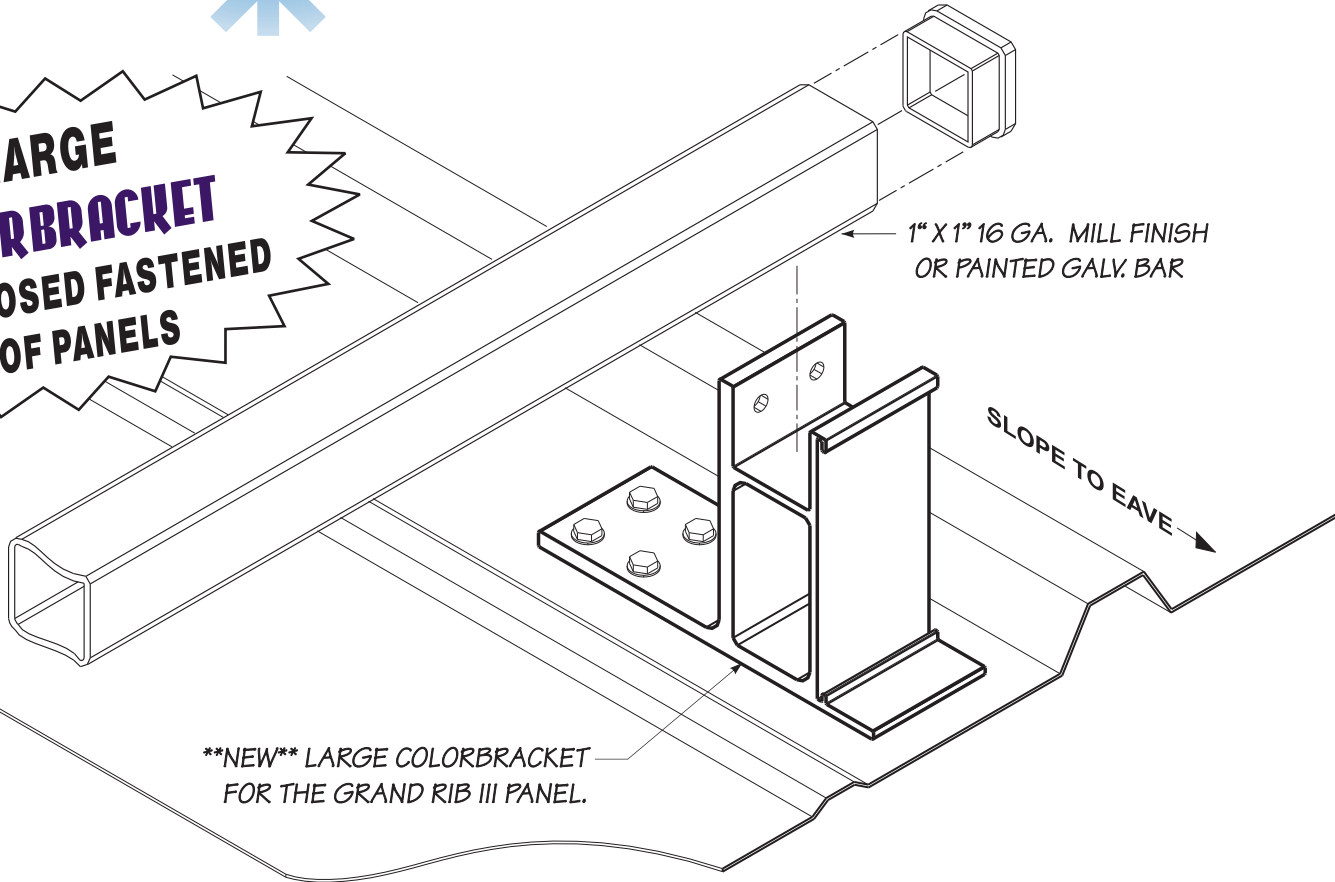

SNOWBAR™

**LARGE
COL*RBACKET
FOR EXPOSED FASTENED
ROOF PANELS**

THE ULTIMATE IN SNOW RETENTION FOR EXPOSED FASTENED ROOFS JUST GOT BETTER...

THE **NEW!! COL*RBACKET** UTILIZES OUR 1" BAR, PAINTED TO MATCH THE ROOF. ALSO OUR BRACKET IS LESS LABOR INTENSIVE BECAUSE IT INSTALLS FASTER THAN OTHER SYSTEMS, USING 4 HEX WASHER HEAD SCREWS.